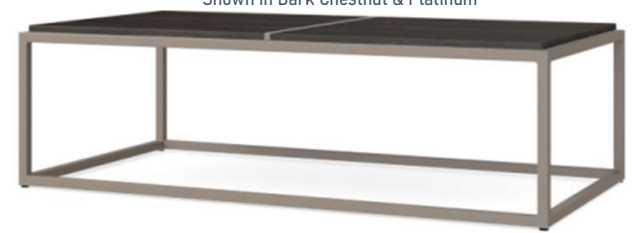

6M19-0613 Maple Rectangular Cocktail Table
(58Wx30Dx16.5H)
Shown in Dark Chestnut & Platinum