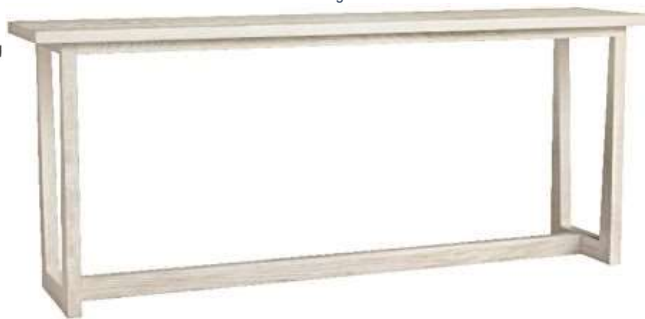

6121-0661 Oak Chairside Table
(12Wx18Dx24H)
Shown in Storm Grey

6021-0661 Maple Chairside Table
(12Wx18Dx24H)
Shown in Park Avenue

6121-0699 Oak Console Table
(72Wx16Dx30H)
Shown Vintage White