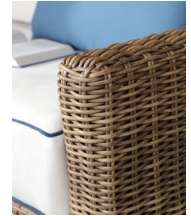

NATURAL RAFFIA