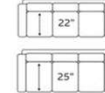

C000-50SS Armless Stand Alone Sofa (2/2)
(66Wx38Dx39H)

CUSTOM UPHOLSTERY 3 BACKS

CUSTOM UPHOLSTERY DETAIL OPTIONS

NAILHEAD
(3 finishes & 3 sizes)

WELT OPTIONS

TOP-STITCH

ACCENT PILLOWS
(500+ fabrics)

SEATING DEPTH