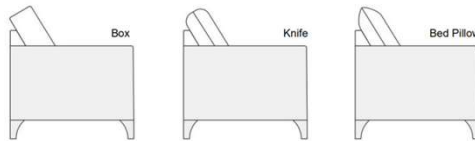

CUSTOM UPHOLSTERY 3 BACKS

CUSTOM UPHOLSTERY DETAIL OPTIONS

NAILHEAD
(3 finishes & 3 sizes)

WELT OPTIONS

TOP-STITCH

ACCENT PILLOWS
(500+ fabrics)

SEATING DEPTH

SLEEPER

- Standard
- Air
- Reaction

SEAT CUSHIONS

- Lounge
- Support
- Blend Down
- Spring Down
- Premier

BACK CUSHION COMFORT OPTIONS

- Lounge
- Blend Down
- Premier