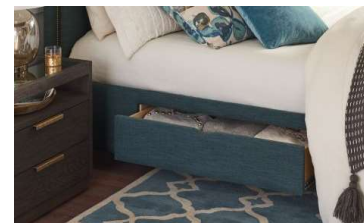

Available in Twin, Full, Queen, King, & Cal King

A fully upholstered Arched top frame that is available as a headboard (1993) or a complete bed (1992). Features include a shaped border that can be tufted and/or trimmed with nail head accents. If selected, the nail head trim will be small size (3/8") and placed end to end. End of Bed storage available.