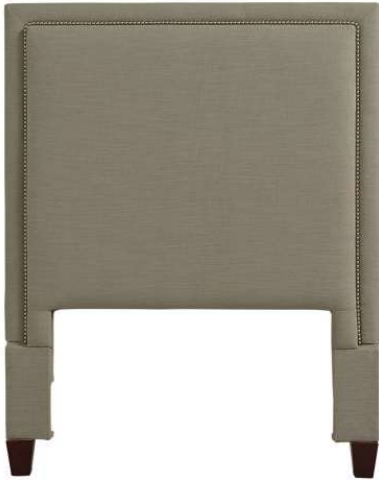

1995-H139 Upholstered Headboard Twin
(42Wx3.5Dx60H)