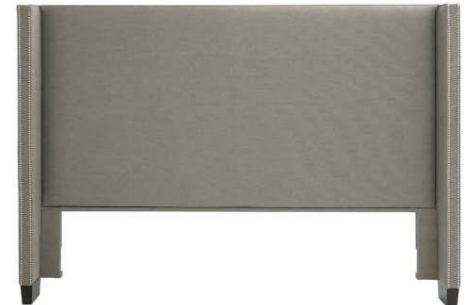

2602-H159T Upholstered Headboard Queen
(70.5Wx9Dx60H)

2602-H159 Upholstered Headboard Queen
(70.5Wx9Dx60H)

2602-R159 Upholstered Queen Rails & Low Footboard
(64Wx82Dx15H)

A fully upholstered straight headboard with elegantly proportioned wings that is available as a headboard (2603) or a complete bed (2602). Available options include: tufting, end of bed storage, and nail head trim. If selected, the nail head trim will be small size (3/8") and placed end to end.